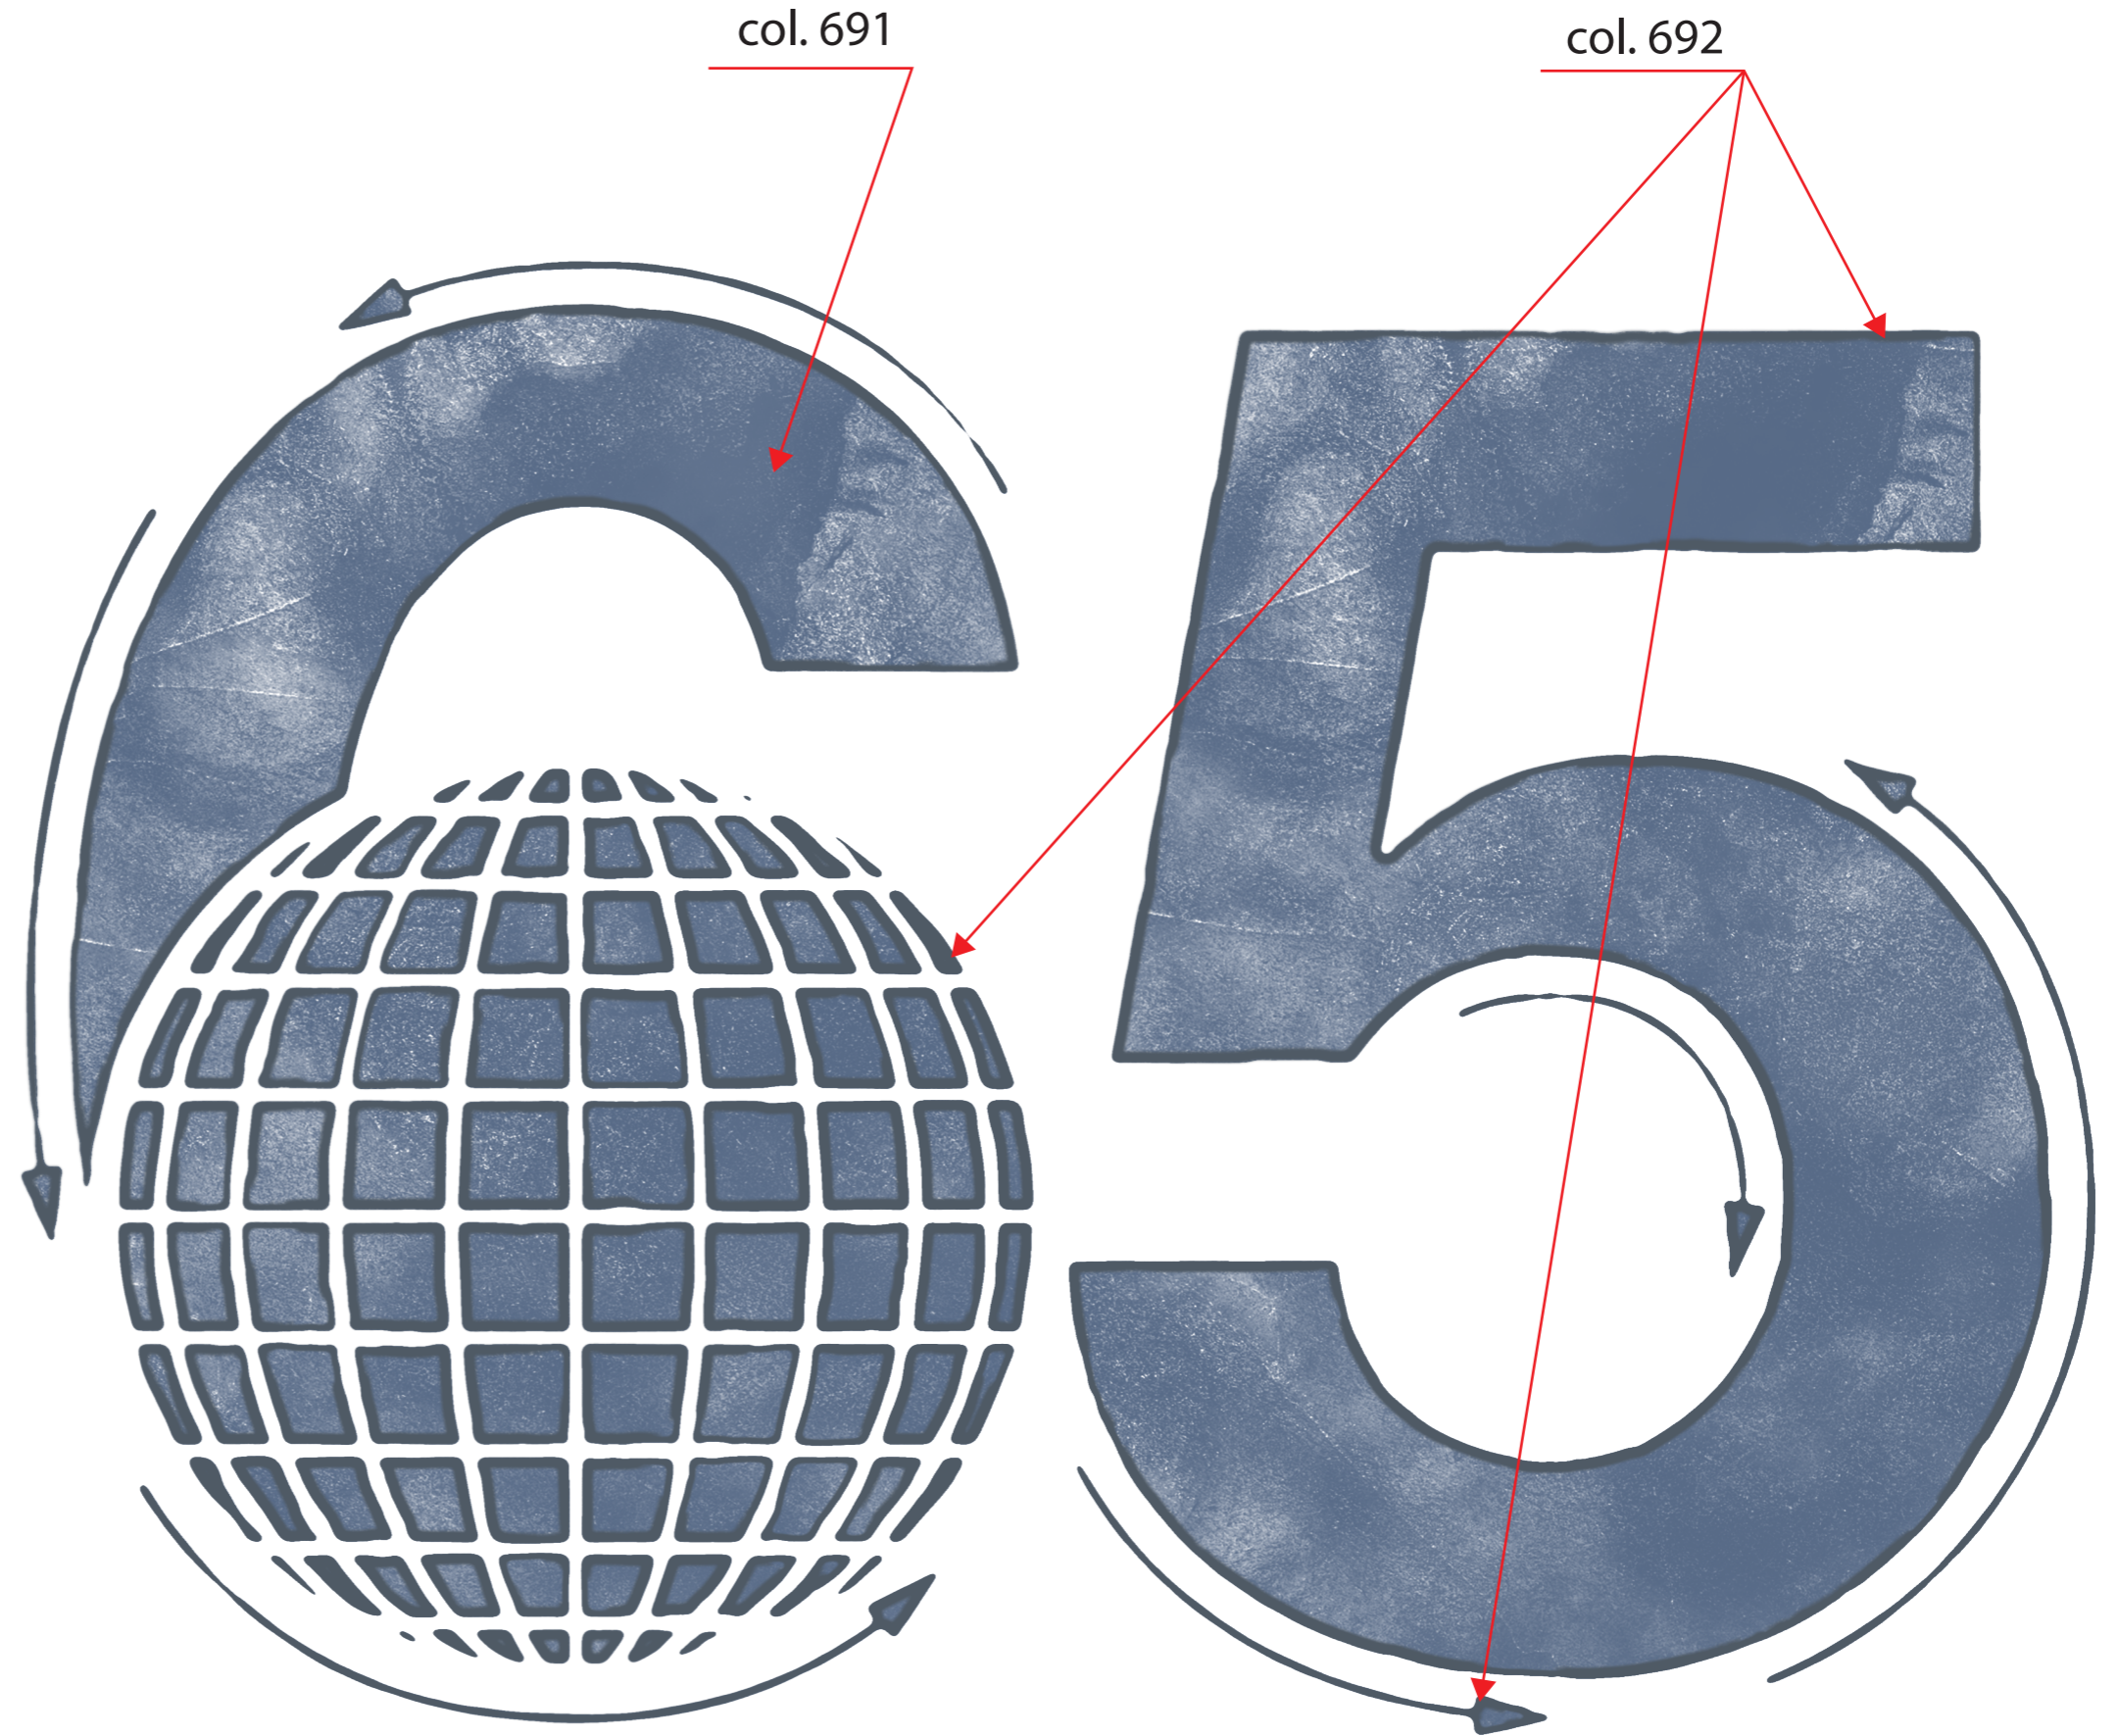

PRINT POSITION AT 8 CM TO NECK LINE STITCHING.

Waterprint

Pantone 18-4250 TPX

PRINT POSITION AT 12 CM TO NECK LINE STITCHING.

Embroidery In col 544

457  
18-1725

PRINT POSITION AT 8 CM TO NECK LINE STITCHING.

Discharge print

32 cm

PRINT POSITION AT 8 CM TO NECK LINE STITCHING.

Discharge print  
(FOR THE MAP)

+  
RUINED PRINT COL.124  
(FOR TEXT)

124  
12-4301

PRINT POSITION AT 6 CM TO NECK LINE STITCHING.

WATER PRINT 124

124  
12-4301

WATER PRINT color 544

544  
17-1512

Channel

WHEN ROADS ARE MARKED  
RED INDICATES PAVED PORTION  
BLUE UNPAVED PORTION

NEVER ENDING JOURNEY

cm 32

PRINT POSITION AT 8 CM TO NECK LINE STITCHING.

Photo print ( picture and vertical lettering)

Lettering “ CARRERA ...ECC”  
In plastisol col 899 Black

PRINT POSITION AT 8 CM TO NECK LINE STITCHING.

water print col 691 +  
water print col. 692

**CARRERA JEANS**  
**THE BLUE JEANS COMPANY**