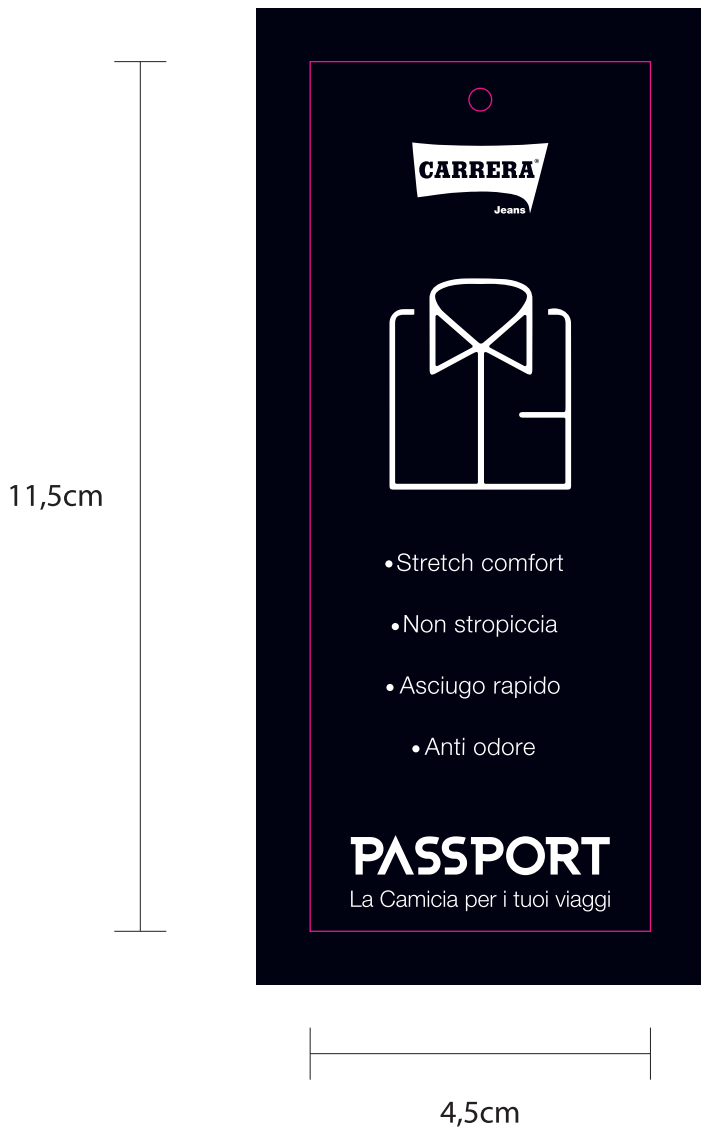

Etichetta in cartoncino 300g  
300gsm cardboard label

FRONTE

RETRO

WHITE

BLACK

Hole

Cut line