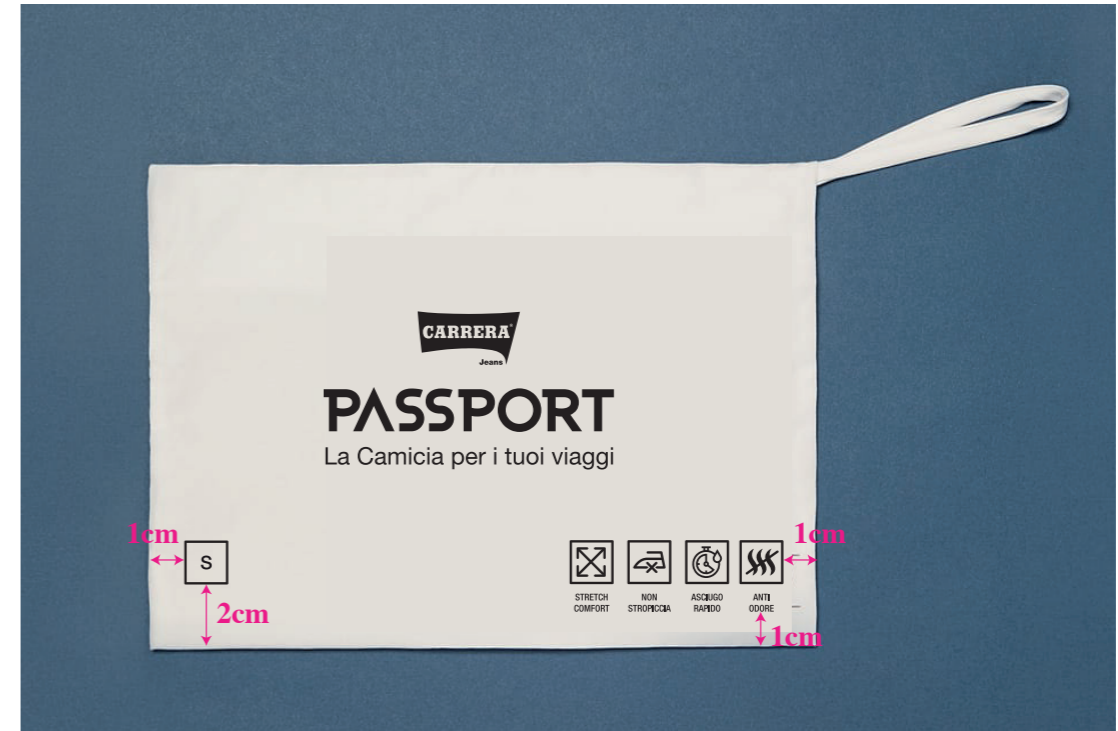

THE PRINT MUST BE CENTERED ON THE BAG.

PRINT COL. BLACK

THE PRINT MUST BE 1 CM TO BOTTOM AND 1 CM TO RIGHT SAME AS INDICATED ON THE PICTURE.

PRINT COL. WHITE
FOR VAR. BLUE AND BLACK

THE PRINT FOR THE SIZE MUST BE 2 CM TO BOTTOM AND 1 CM TO RIGHT SAME AS INDICATED ON THE PICTURE.