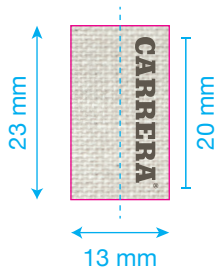

Le misure sono del prodotto finito.
Finish measures for the label.

GROUND:
GROUND TEXTURE SAME AS
CANVAS CONSTRUCTION

— Termosaldatura / *thermosealing*

EMBROIDERY COLOR:
PANTONE 
Tpx 19-0617