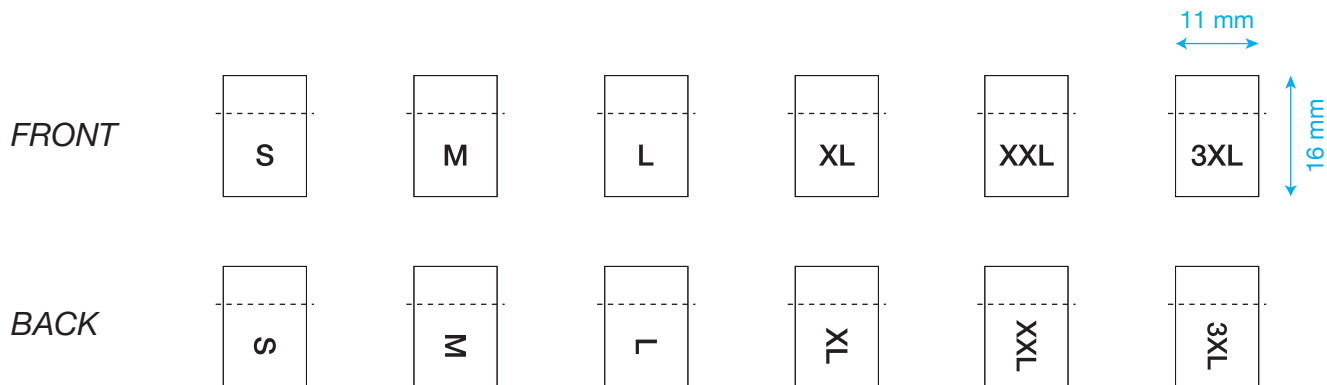

Le misure sono del prodotto finito.  
 Finish measures for the label.

GROUND:  
 GROUND TEXTURE SAME AS  
 CANVAS CONSTRUCTION

EMBROIDERY COLOR:  
 PANTONE  
 Tpx 19-0617