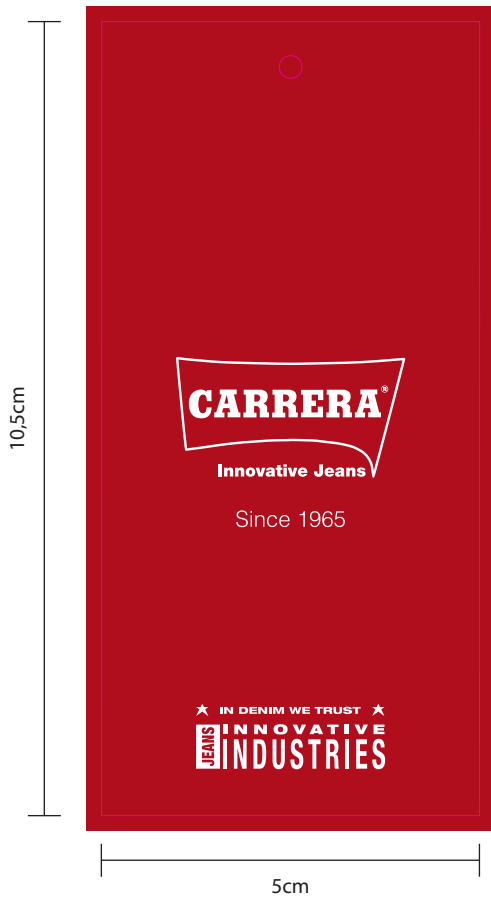

FRONTE / Front

RETRO / Back

C 0  
M 100  
Y 90  
K 30

C 0  
M 0  
Y 0  
K 0

Allestimento Etichetta  
Label set-up \*\*

— taglio / die cut

- Cartone bi-patinato 500g
- Certificato FSC\*
- Stampa 1/1
- Double coated cardboard 500g
- FSC Certified\*
- Print 1/1

\*\* Look at product sheets  
to see which tag  
to attach the label to

\* Please, Remember to enter  
the correct FSC code.

FRONTE / Front

RETRO / Back

C 0  
M 100  
Y 90  
K 30

C 0  
M 0  
Y 0  
K 0

— taglio / die cut