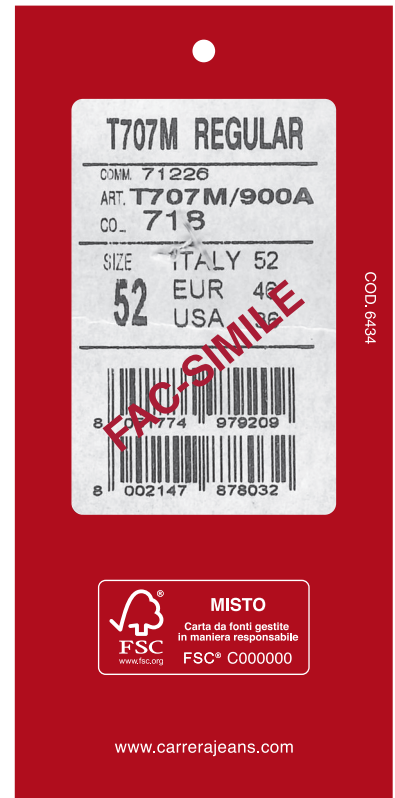

FRONTE / Front

RETRO / Back

C 0  
M 100  
Y 90  
K 30

C 0  
M 0  
Y 0  
K 0

Allestimento Etichetta  
Label set-up \*\*

— taglio / die cut

- Cartone bi-patinato 500g
- Certificato FSC\*
- Stampa 1/1
- Double coated cardboard 500g
- FSC Certified\*
- Print 1/1

\*\* Look at product sheets  
to see which tag  
to attach the label to

\* Please, Remember to enter  
the correct FSC code.

FRONTE / Front

RETRO / Back

C 0  
M 100  
Y 90  
K 30

C 0  
M 0  
Y 0  
K 0

— taglio / die cut

- Cartone bi-patinato 500g
- Certificato FSC\*
- Stampa 1/1
- Double coated cardboard 500g
- FSC Certified\*
- Print 1/1

\* Please, Remember to enter the correct FSC code.