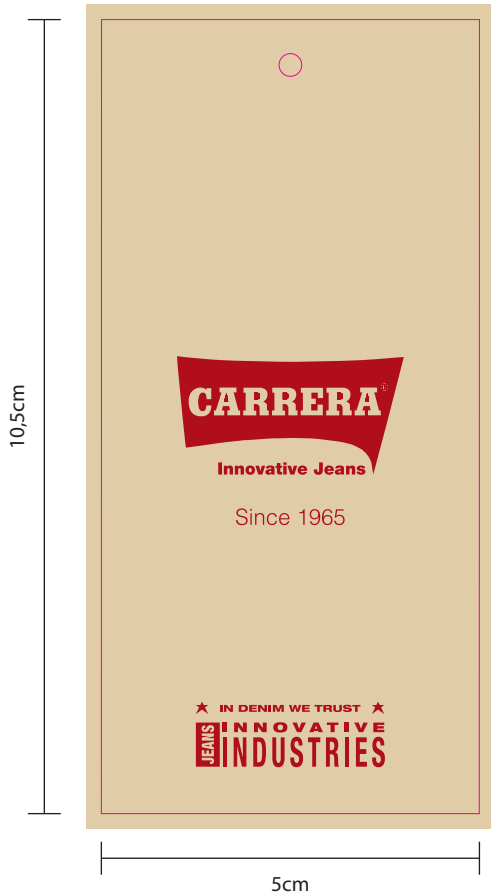

FRONTE / Front

RETRO / Back

C 0  
M 100  
Y 90  
K 30

C 9  
M 14  
Y 34  
K 4

— taglio / die cut

- Cartone bi-patinato 500g
- Certificato FSC \*
- Stampa 1/1
- Double coated cardboard 500g
- FSC Certified \*
- Print 1/1

\* Please, Remember to enter the correct FSC code.

Allestimento Etichetta  
Label set-up \*\*

\*\* Look at product sheets to see which tag to attach the label to

FRONTE / Front

RETRO / Back

C 0  
M 100  
Y 90  
K 30

C 9  
M 14  
Y 34  
K 4

— taglio / die cut

- Cartone bi-patinato 500g
- Certificato FSC \*
- Stampa 1/1
- *Double coated cardboard 500g*
- *FSC Certified \**
- *Print 1/1*

\* Please, Remember to enter the correct FSC code.