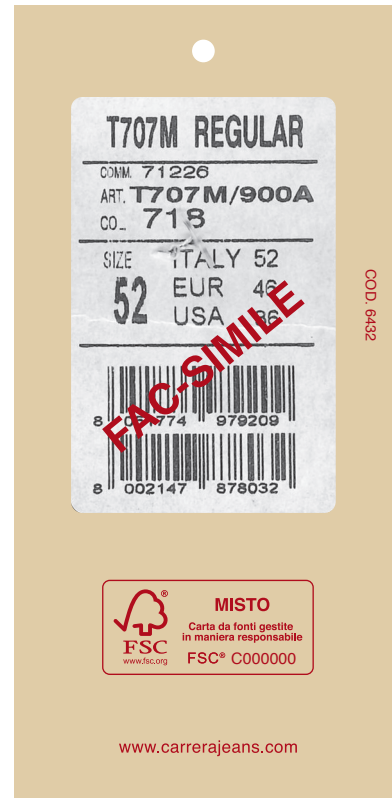

FRONTE / Front

RETRO / Back

C 0  
M 100  
Y 90  
K 30

C 9  
M 14  
Y 34  
K 4

— taglio / die cut

- Cartone bi-patinato 500g
- Certificato FSC \*
- Stampa 1/1
- Double coated cardboard 500g
- FSC Certified \*
- Print 1/1

\* Please, Remember to enter the correct FSC code.

Allestimento Etichetta  
Label set-up \*\*

\*\* Look at product sheets to see which tag to attach the label to

FRONTE / Front

RETRO / Back

C 0  
M 100  
Y 90  
K 30

C 9  
M 14  
Y 34  
K 4

— taglio / die cut

- Cartone bi-patinato 500g
- Certificato FSC \*
- Stampa 1/1
- *Double coated cardboard 500g*
- *FSC Certified \**
- *Print 1/1*

\* Please, Remember to enter the correct FSC code.