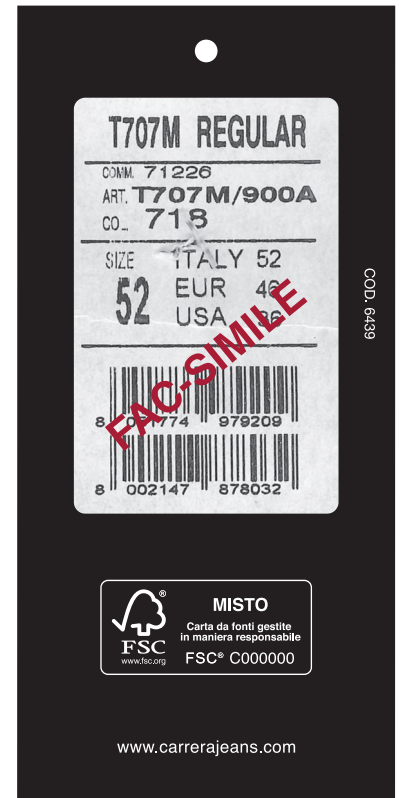

FRONTE / Front

RETRO / Back

-  PANTONE BLACK
-  PANTONE 187 C
-  taglio / die cut

- Cartone bi-patinato 500g
- Certificato FSC *
- Stampa 2/2
- Double coated cardboard 500g
- FSC Certified *
- Print 2/2

Allestimento Etichetta
Label set-up **

** Look at product sheets
to see which tag
to attach the label to

* Please, Remember to enter
the correct FSC code.

FRONTE / Front

RETRO / Back

PANTONE BLACK

PANTONE 187 C

— taglio / die cut

- Cartone bi-patinato 500g
- Certificato FSC *
- Stampa 2/2
- Double coated cardboard 500g
- FSC Certified *
- Print 2/2