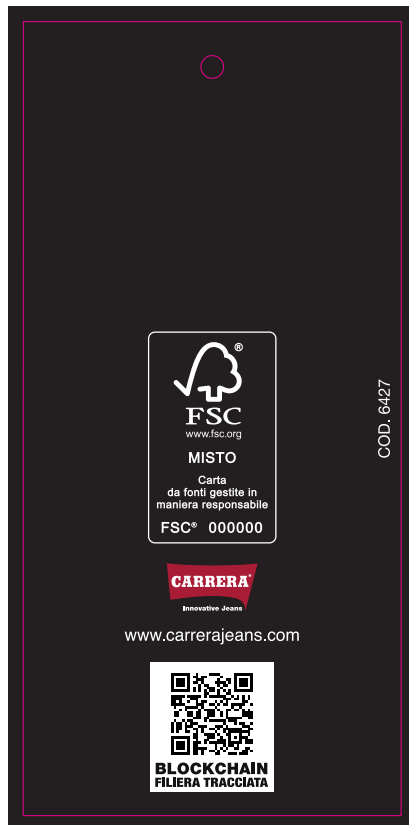

FRONTE / Front

RETRO / Back

RETRO / Back

PANTONE BLACK

PANTONE 187 C

— taglio / die cut

- Cartone bi-patinato 500g
- Certificato FSC
- Stampa 2/2

- Double coated cardboard 500g
- FSC Certified
- Print 2/2

Allestimento Etichetta
Label set-up