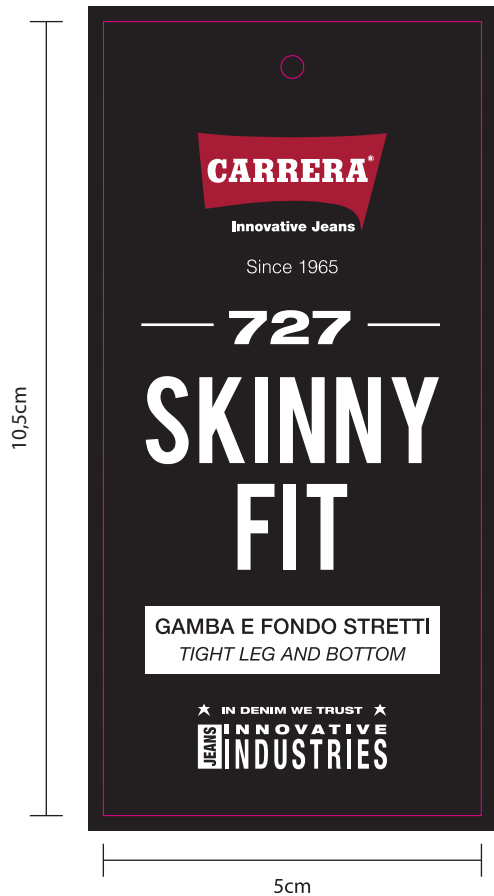

FRONTE / Front

RETRO / Back

RETRO / Back

PANTONE BLACK

PANTONE 187 C

— taglio / die cut

- Cartone bi-patinato 500g
- Certificato FSC
- Stampa 2/2

- Double coated cardboard 500g
- FSC Certified
- Print 2/2

Allestimento Etichetta
Label set-up