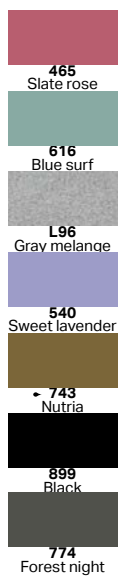

756 381A Regular fit Joggers
Brushed fleece 300gsm
70%PL 30%CO