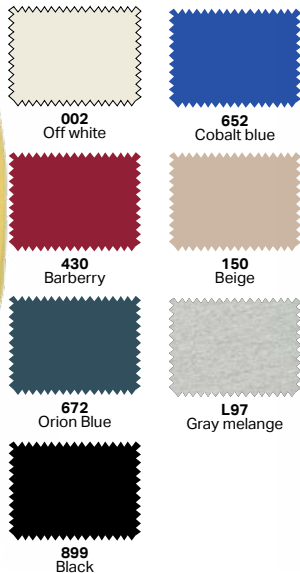

* 872
206A Regular fit Round neck sweater
Viscose 12GG
52%VI 28%PL 20%PA

* 874
206A Regular fit Square neck sweater
Viscose 12GG
52%VI 28%PL 20%PA

PROMO