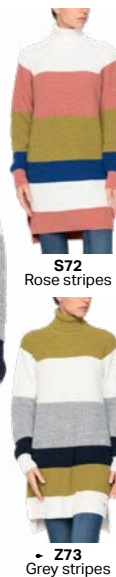

888R **242A** **Oversize** fit Diamond pattern jumper
Wool blend
75%PC 10%VI 10%WO 5%WP